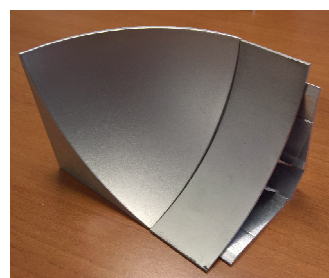

ASSEMBLY EXAMPLE