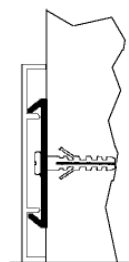

Special Profiles - SKIRTING BOARDS -

Via Newton, n.12
20016 Pero (Milano - Italy)
Tel. +39 02 3535955 r.a. Fax. +39 02 3539929
E-Mail: info@omar-alluminio.it

Cataloghi Online: www.omar-alluminio.it
www.omar-alluminio.com
CUSTOM ALUMINIUM PROFILES / STANDARD / SPECIAL / AND FOR:
ELECTRONICS / LED / PHOTOVOLTAIC / ROBOTIC AUTOMATION / PNEUMATICS / AUTOMOTIVE

LIST OF FINISHES AVAILABLE ON REQUEST

FINISH: ANODIZED