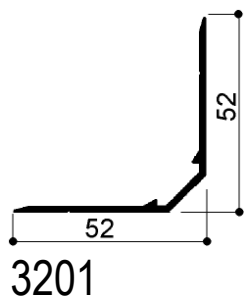

Special Profiles - SKIRTING BOARDS -

3201