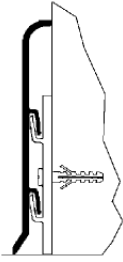

Special Profiles - SKIRTING BOARDS -

Via Newton, n.12
20016 Pero (Milano - Italy)
Tel. +39 02 3535955 r.a. Fax. +39 02 3539929
E-Mail: info@omar-alluminio.it

Cataloghi Online: www.omar-alluminio.it
www.omar-alluminio.com
CUSTOM ALUMINIUM PROFILES / STANDARD / SPECIAL / AND FOR:
ELECTRONICS / LED / PHOTOVOLTAIC / ROBOTIC AUTOMATION / PNEUMATICS / AUTOMOTIVE

LIST OF FINISHES AVAILABLE ON REQUEST

FINISH: ANODIZED