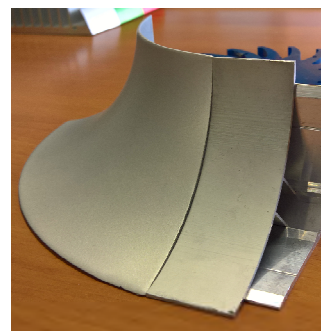

ACCESSORIES

B-0001

1/8 SPHERE ALUMINUM CAST
NATURAL PAINTED FOR
ANGLE JOINT OF PROFILES 3200 / 3201

ASSEMBLY EXAMPLE

B-0002

ALUMINIUM CAST 1/4 SPHERE
NATURAL PAINTED FOR JOINT
ANGLE OF PROFILES 3200 / 3201